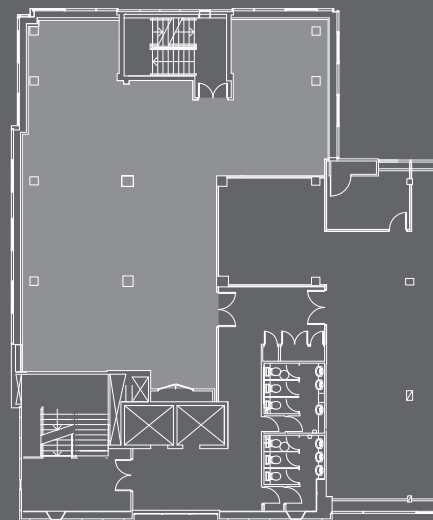

Situated at a prominent corner location, fronting both Canning Street and Tophichen Street, an incoming tenant has an excellent opportunity to create a strong profile.

DESCRIPTION

The third floor suite is accessed directly from the newly configured and refurbished reception area via high speed lifts and offers a tenant excellent prominence in the building. The comprehensive refurbishment has created a high quality working environment incorporating the following:

Bicycle racks

Views of Edinburgh Castle

ACCOMMODATION

The third floor suite extends to **2,018 SQ FT (187 SQ M)**.

CAR PARKING

There is a secure barrier access car park.

Car parking is available on request and at an additional cost.