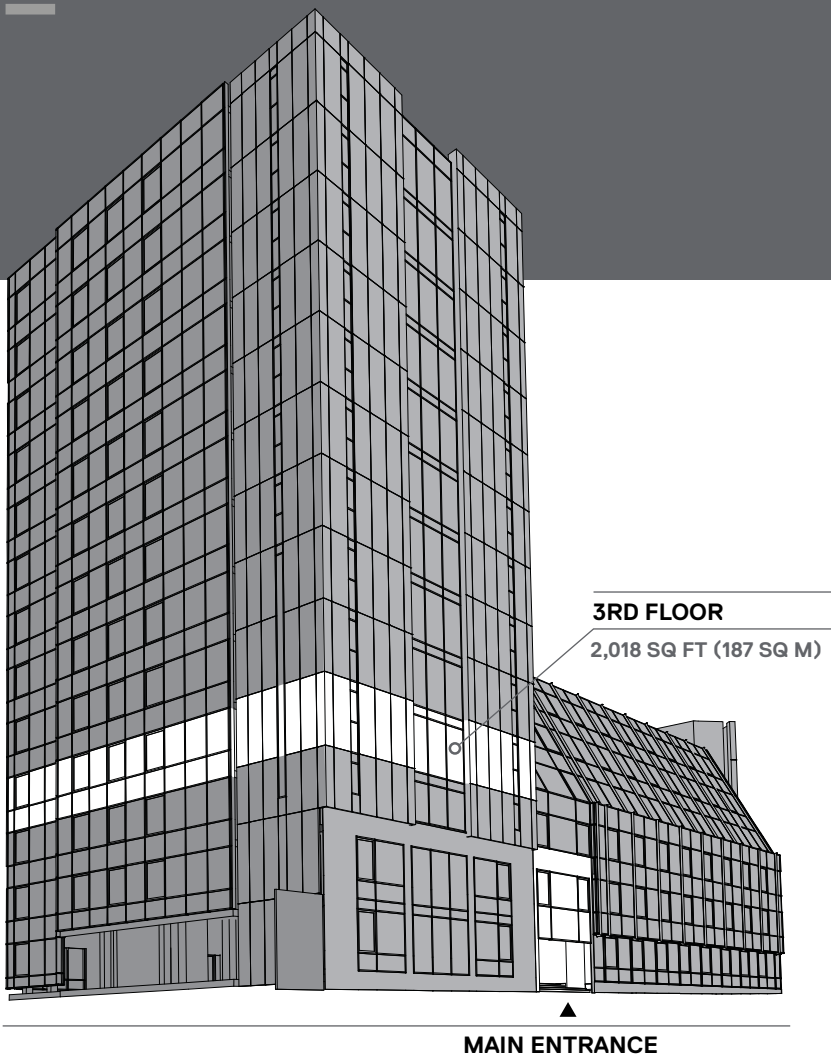

EXCHANGE TOWER

TO LET

HIGH QUALITY OPEN PLAN
ACCOMMODATION
NEWLY REFURBISHED
THIRD FLOOR SUITE
2,018 SQ FT (187 SQ M)

LOCATION

EXCHANGE TOWER IS SITUATED IN THE HEART OF EDINBURGH'S EXCHANGE DISTRICT

It is superbly located for public transport links, with Princes Street West tram stop less than five minutes walk and Haymarket rail station 500 yards away. Staff amenity is excellent with a number of quality restaurants on Shandwick Place. George Street and Princes Street are also within easy walking distance.

Situated at a prominent corner location, fronting both Canning Street and Tophichen Street, an incoming tenant has an excellent opportunity to create a strong profile.

DESCRIPTION

The third floor suite is accessed directly from the newly configured and refurbished reception area via high speed lifts and offers a tenant excellent prominence in the building. The comprehensive refurbishment has created a high quality working environment incorporating the following:

Bicycle racks

Views of Edinburgh Castle

ACCOMMODATION

The third floor suite extends to **2,018 SQ FT (187 SQ M)**.

CAR PARKING

There is a secure barrier access car park.

Car parking is available on request and at an additional cost.